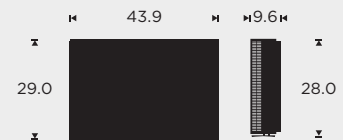

## MEASUREMENTS

in cm

[bang-olufsen.com/beosystem4](http://bang-olufsen.com/beosystem4)

BeoSystem 4 with feet

BeoSystem 4 with rack ears

BeoSystem 4 with wall brackets

## SPECIFICATIONS / FEATURES

Designer	Placement options	Weight
David Lewis Designers	Wall Shelf Cabinet 19" Rack	6.5 kg/14.3 lbs
Connections	Sound	Video
Digital video connections	Integrated surround sound module	Full High Definition 1080p
5 x HDMI inputs	BeoLink Multiroom	3D
1 x HDMI output*	Sound modes	Bang & Olufsen Smart TV**
6 x IR control outputs	Speaker groups for up to 12 speakers	HbbTV**
1 x mini AV input	Digital sound decoding capabilities:	Picture Modes
1 x USB connector	Multichannel PCM Dolby Digital, Dolby Digital Plus 7.1DTS Digital Surround	VisionClear
1 x Ethernet RJ45 10/100 Mbit/s	HE-AAC v1 and v2, LC-AAC, mp3WMA, WMA lossless, FLAC	Automatic Picture Control
1 x RCA SPDIF input	Up- & down-mixing: Bang & Olufsen TruelImage™	Motion picture improvement
Loudspeaker outputs 6 x RJ45 Power Link		Film judder compensation
Motorised stand connection		
<i>*2 HDMI outputs controllable via external switch</i>		<i>**market or broadcaster dependent</i>
Home cinema control	Peripheral Unit controller	Colours
Home cinema control connection	Integrated Peripheral Unit/Set-top Box	Black cabinet
4 x open collector outputs for simple control of external functions	Controller: Controlling 6 units	Aluminium front