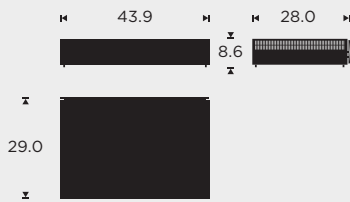

MEASUREMENTS

in cm

bang-olufsen.com/beosystem4

BeoSystem 4 with feet